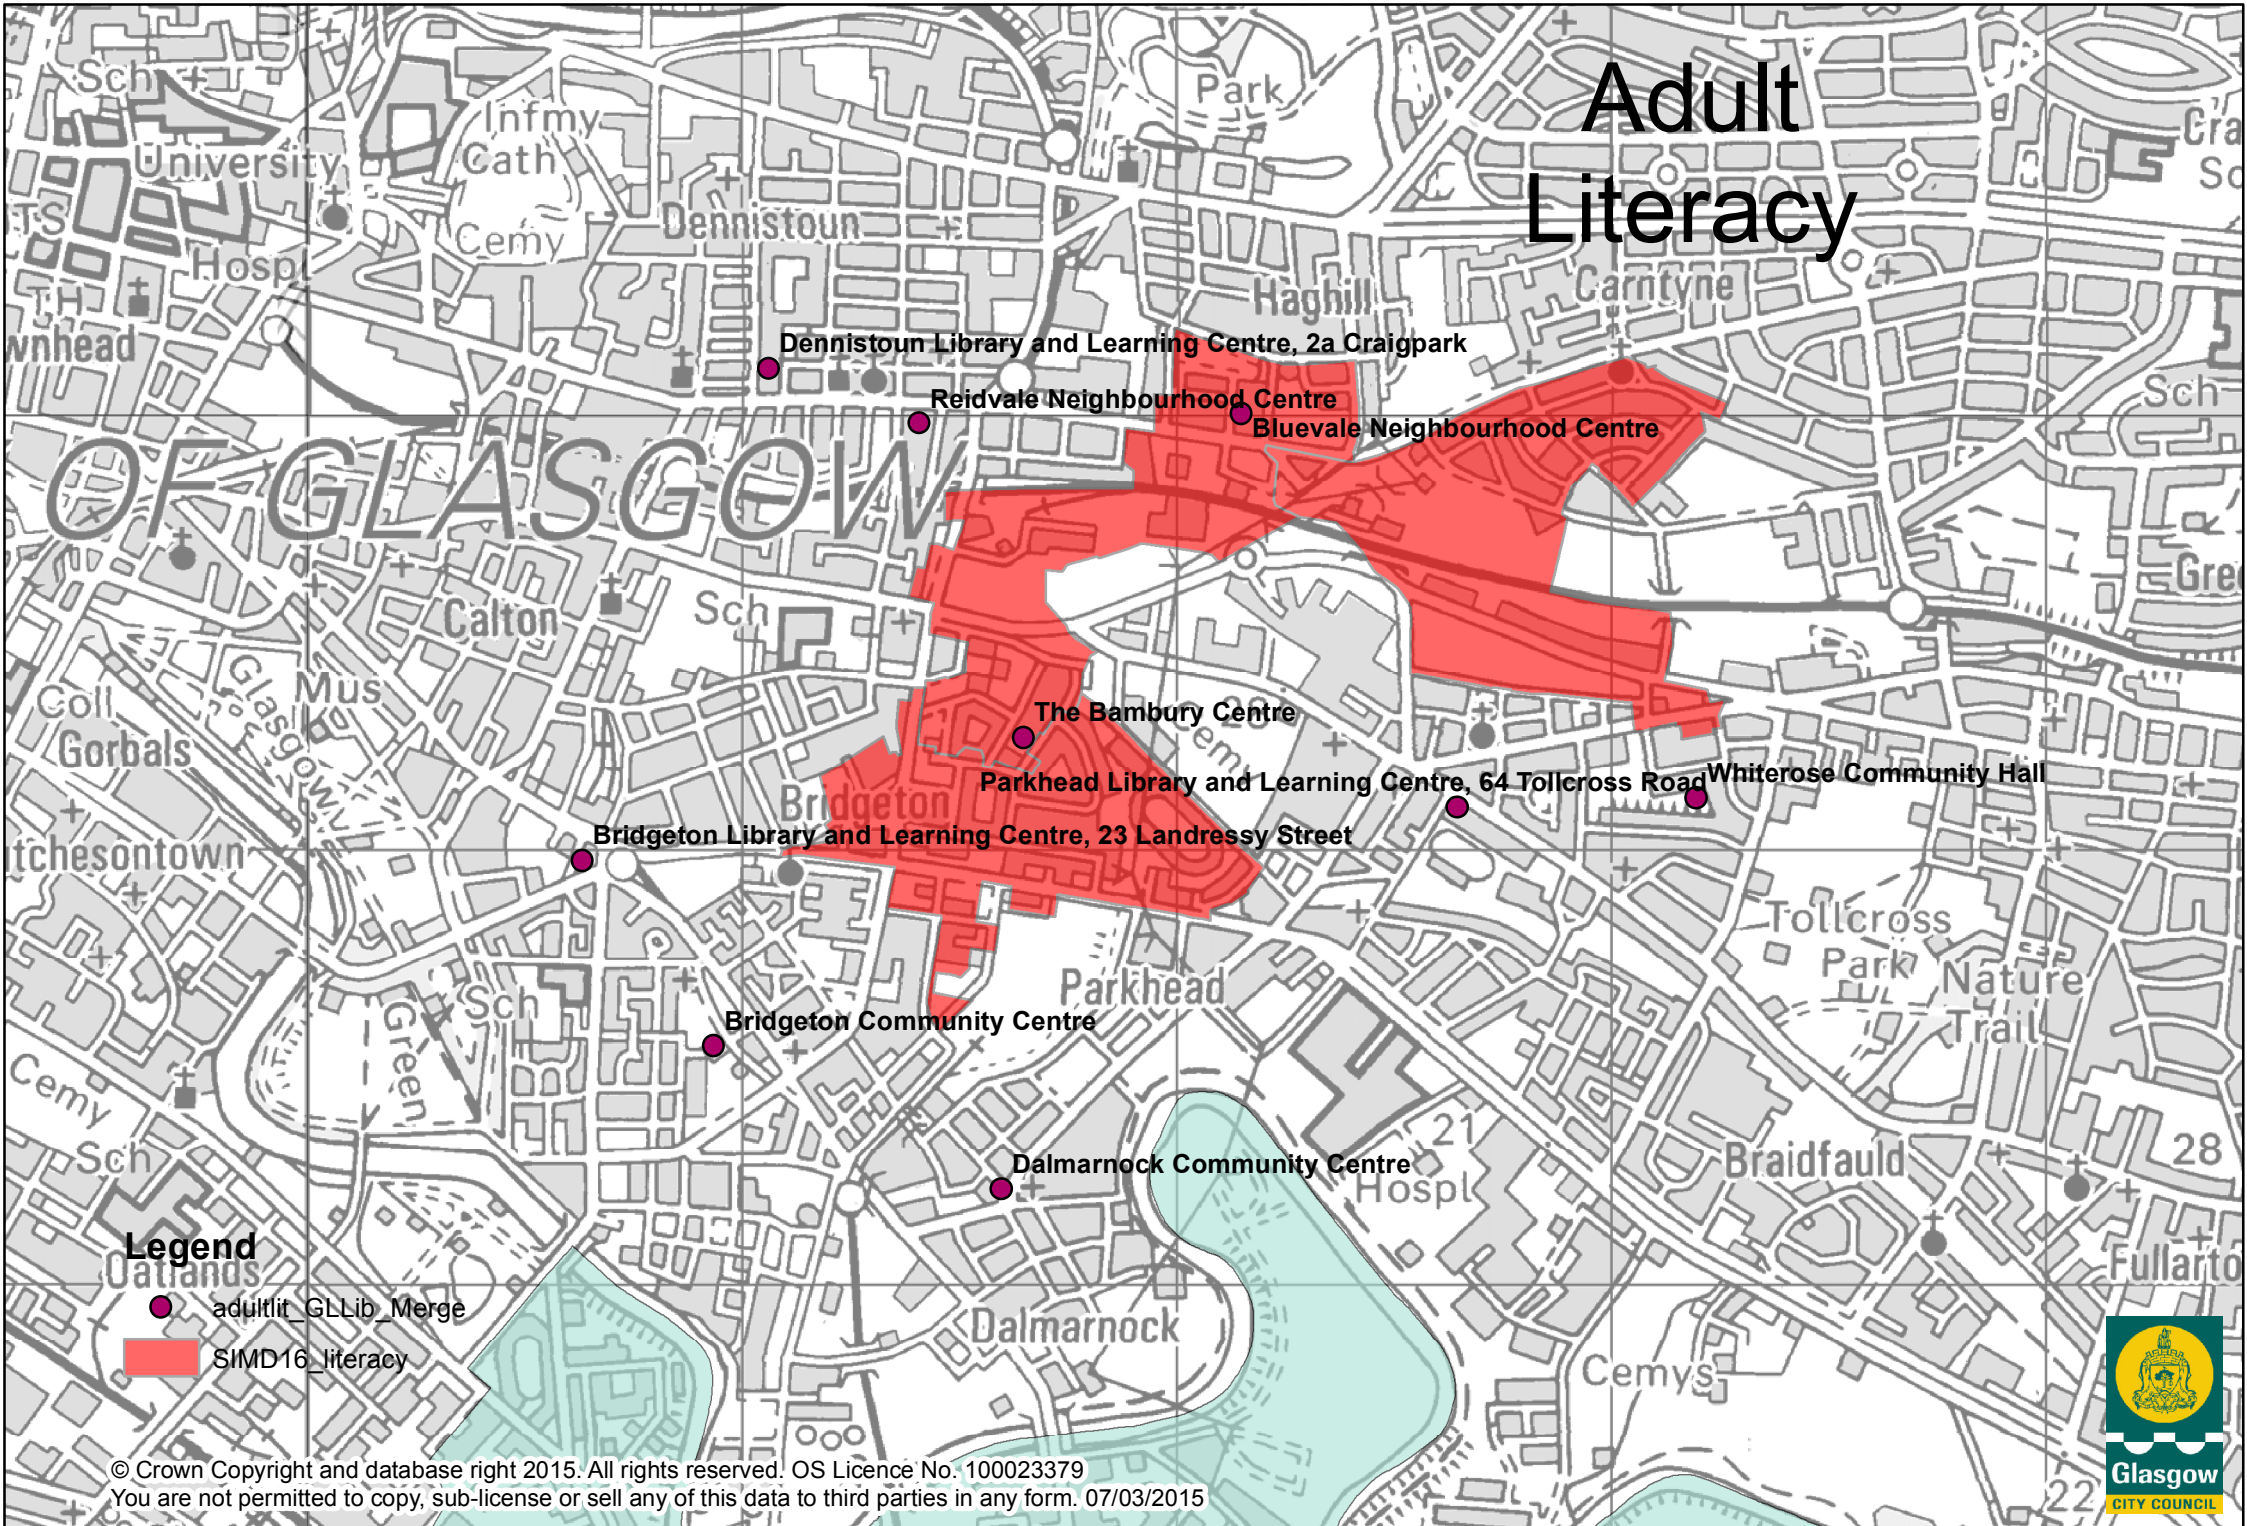

Adult Literacy

Legend

-  adultlit_GLLib_Merge
-  SIMD16_literacy

© Crown Copyright and database right 2015. All rights reserved. OS Licence No. 100023379
You are not permitted to copy, sub-license or sell any of this data to third parties in any form. 07/03/2015